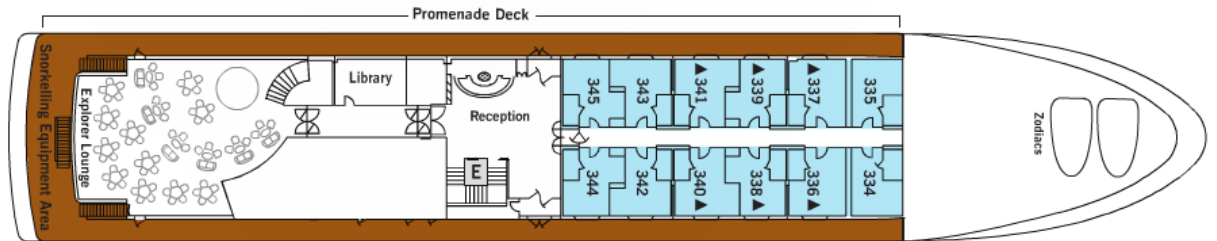

USA River Cruise Package: Cruise February 4, 2017 and save! Prices start at \$6950 pp/do, and includes butler service, all gratuities, all beverages and all shore excursions.

Ports of Call: Baltra, Bartolome, Playa Espumilla, Punta Vicente Roca, Punta Espinoza, Caleta Tagus, Bahia Elizabeth, Post Office, Islote Campeon, Punta Cormorant, Galapaguera Cerro Colorado, Wizard Hill, Los Gemelos, Estacion Darwin and Puerto Ayora.

Silver Galapagos Deck Plan

SUITE CATEGORIES

- Silver Suite ●
- Deluxe Veranda Suite ●
- Veranda Suite ●
- Terrace Suite ●
- Explorer Suite ●

USA River Cruises strongly recommends the purchase of travel insurance with all itineraries. Schedules subject to change. Prices subject to cabin availability. Prices are per person based on double cabin occupancy, unless otherwise noted as single. Single supplements may apply.