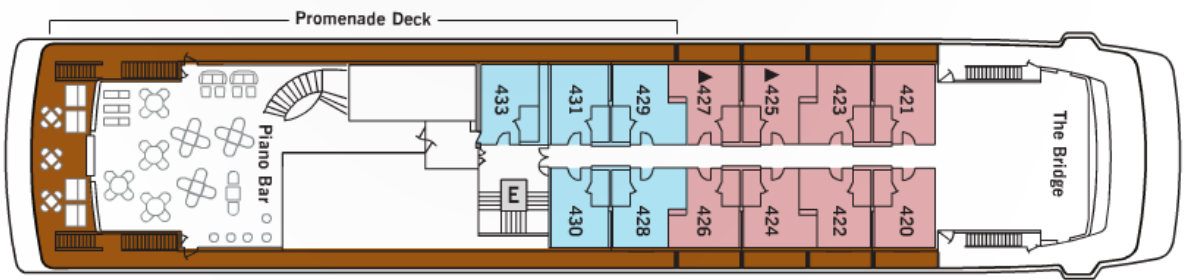

USA River Cruise Package: Cruise February 4, 2017 and save! Prices start at \$6950 pp/do, and includes butler service, all gratuities, all beverages and all shore excursions.

Ports of Call: Baltra, Bartolome, Playa Espumilla, Punta Vicente Roca, Punta Espinoza, Caleta Tagus, Bahia Elizabeth, Post Office, Islote Campeon, Punta Cormorant, Galapaguera Cerro Colorado, Wizard Hill, Los Gemelos, Estacion Darwin and Puerto Ayora.

Silver Galapagos Deck Plan

SUITE CATEGORIES

- Silver Suite ●
- Deluxe Veranda Suite ●
- Veranda Suite ●
- Terrace Suite ●
- Explorer Suite ●

USA River Cruises strongly recommends the purchase of travel insurance with all itineraries. Schedules subject to change. Prices subject to cabin availability. Prices are per person based on double cabin occupancy, unless otherwise noted as single. Single supplements may apply.