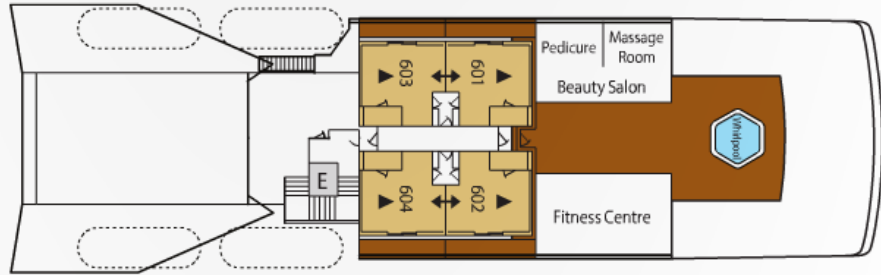

USA River Cruise Package: Cruise February 4, 2017 and save! Prices start at \$6950 pp/do, and includes butler service, all gratuities, all beverages and all shore excursions.

Ports of Call: Baltra, Bartolome, Playa Espumilla, Punta Vicente Roca, Punta Espinoza, Caleta Tagus, Bahia Elizabeth, Post Office, Islote Campeon, Punta Cormorant, Galapaguera Cerro Colorado, Wizard Hill, Los Gemelos, Estacion Darwin and Puerto Ayora.

Silver Galapagos Deck Plan

SUITE CATEGORIES

- Silver Suite ●
- Deluxe Veranda Suite ●
- Veranda Suite ●
- Terrace Suite ●
- Explorer Suite ●

USA River Cruises strongly recommends the purchase of travel insurance with all itineraries. Schedules subject to change. Prices subject to cabin availability. Prices are per person based on double cabin occupancy, unless otherwise noted as single. Single supplements may apply.