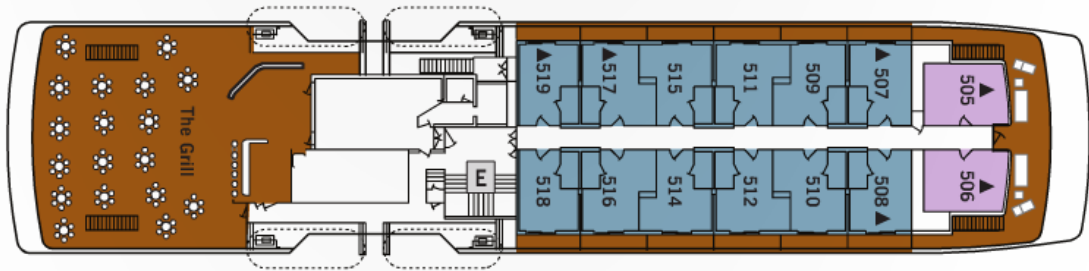

USA River Cruise Package: Cruise February 4, 2017 and save! Prices start at \$6950 pp/do, and includes butler service, all gratuities, all beverages and all shore excursions.

Ports of Call: Baltra, Bartolome, Playa Espumilla, Punta Vicente Roca, Punta Espinoza, Caleta Tagus, Bahia Elizabeth, Post Office, Islote Campeon, Punta Cormorant, Galapaguera Cerro Colorado, Wizard Hill, Los Gemelos, Estacion Darwin and Puerto Ayora.

Silver Galapagos Deck Plan

SUITE CATEGORIES

- Silver Suite ●
- Deluxe Veranda Suite ●
- Veranda Suite ●
- Terrace Suite ●
- Explorer Suite ●

USA River Cruises strongly recommends the purchase of travel insurance with all itineraries. Schedules subject to change. Prices subject to cabin availability. Prices are per person based on double cabin occupancy, unless otherwise noted as single. Single supplements may apply.